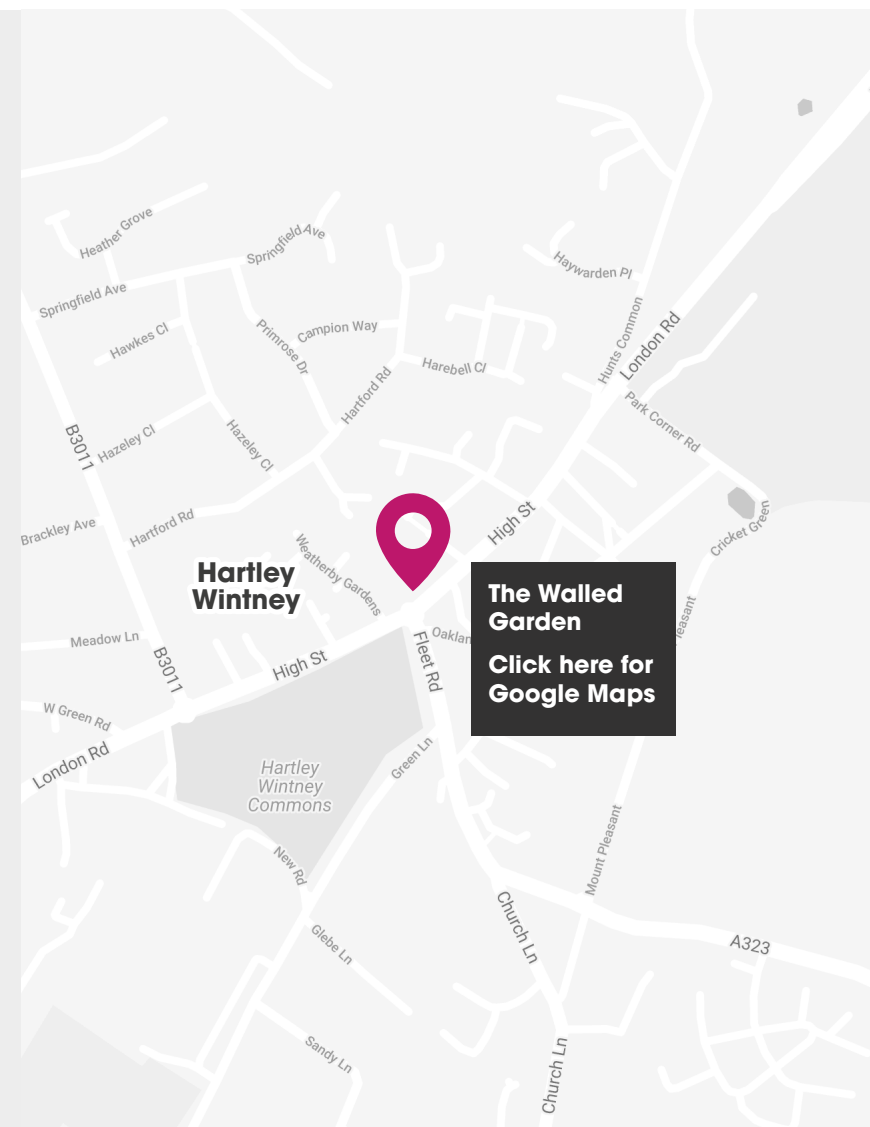

Ways to find us:

Driving

Public Transport

Find us By Driving

OUTBOUND
ANIMATING CHANNELS

From M3: (10 mins)

- Leave M3 at junction 5 for Hook
- At the roundabout, take the 2nd exit onto Griffin Way S / B3349
- At the next roundabout, take the 2nd exit and stay on Griffin Way S / B3349
- At the roundabout, take the 3rd exit onto London Road / A30
- Continue on the A30 until you enter Hartley Wintney village
- Go straight over the mini roundabout and turn left onto Belgrave Mews immediately before Costa Coffee
- Outbound's car park will be on your left.

From M4: (approx 11 mins)

- Leave M4 at junction 11, using the left lane to take the first exit at the roundabout onto Basingstoke Road / A33
- At the next roundabout, take the 2nd exit onto Basingstoke Road / A33
- Continue to follow the A33 for 4.1 miles
- At Wellington's Monument, turn left onto The Causeway, signposted Wellington Country Park / Eversley
- Continue straight at the roundabout, onto the B3011
- Continue for approximately 4 miles, then take the first exit at the mini roundabout for the High Street/A30.
- Immediately before Costa Coffee, turn left onto Belgrave Mews
- Outbound's car park will be on your left.

Visitor Parking:

- Outbound's car park is located on the left along Belgrave Mews.

The Walled Garden
High Street
Hartley Wintney
Hook
RG27 8NZ

+44 (0)118 976 9310
info@out-bound.co.uk
www.weareoutbound.co.uk
///forehand.bride.trim

Ways to find us:

Driving

Public Transport

Find us

By Public Transport

OUTBOUND
ANIMATING CHANNELS

Train

From London Waterloo: (55 mins)