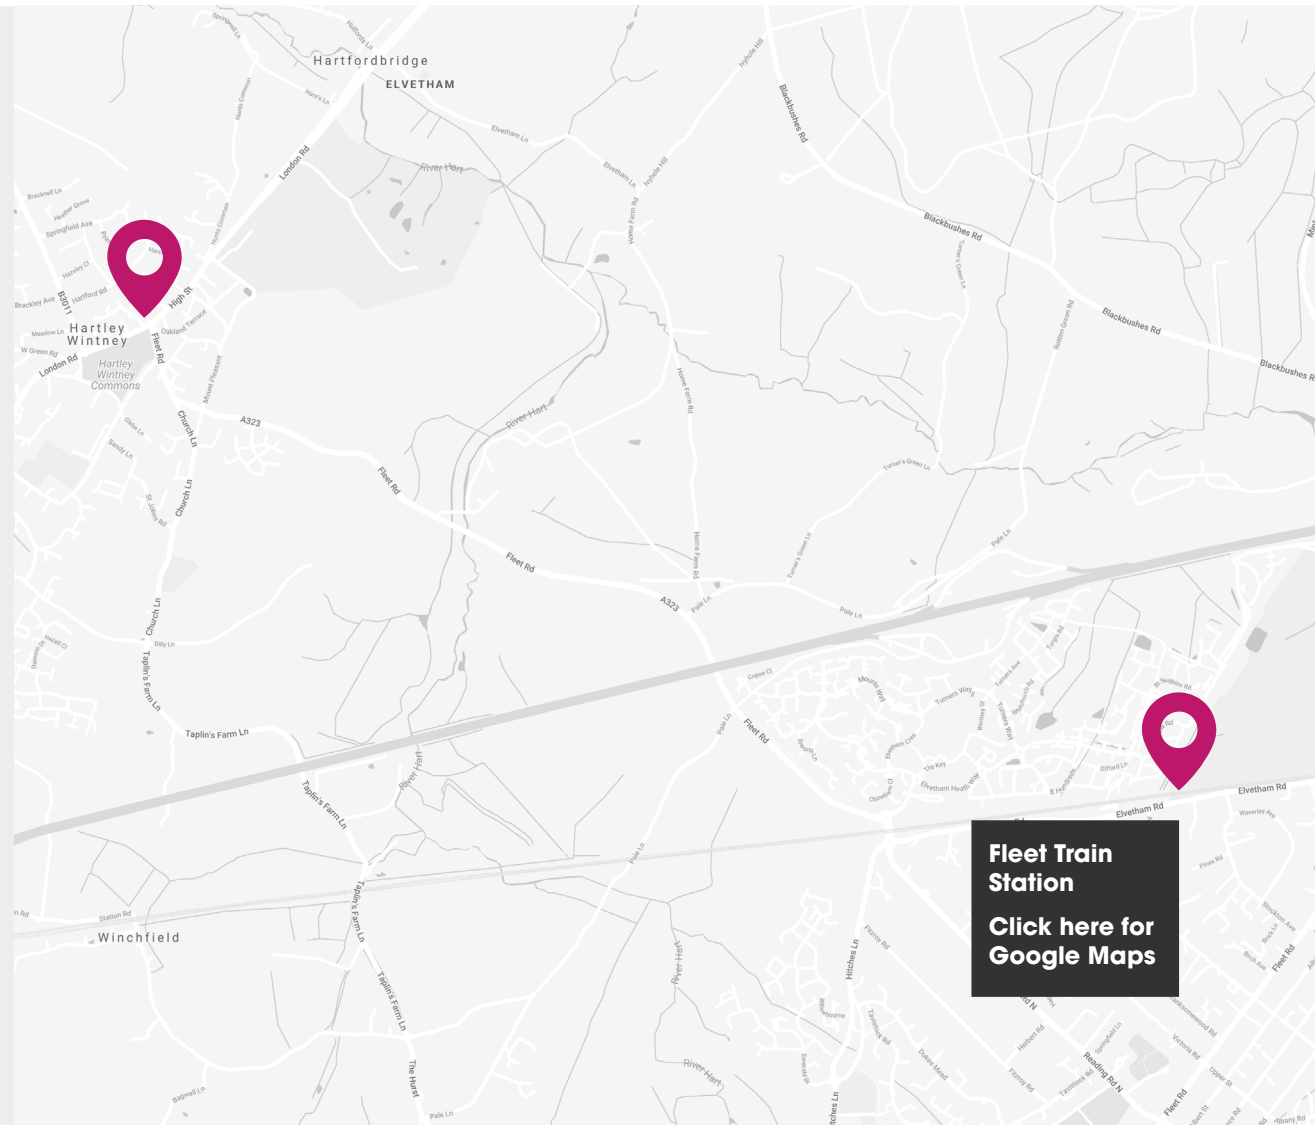

Find us

By Public Transport

OUTBOUND
ANIMATING CHANNELS

Train

From London Waterloo: (55 mins)

- There are trains every 15 minutes from London's Waterloo to Fleet railway station. When you arrive take a taxi to Hartley Wintney High Street (7 minutes).

From Basingstoke: (15 mins)

- There are 4 trains per hour to Fleet station. When you arrive, it is easiest to take a 7 minute taxi ride to Hartley Wintney High Street.

The Walled Garden
High Street
Hartley Wintney
Hook
RG27 8NZ

+44 (0)118 976 9310
info@out-bound.co.uk
www.weareoutbound.co.uk
///forehand.bride.trim

Ways to find us:

Driving

Public Transport